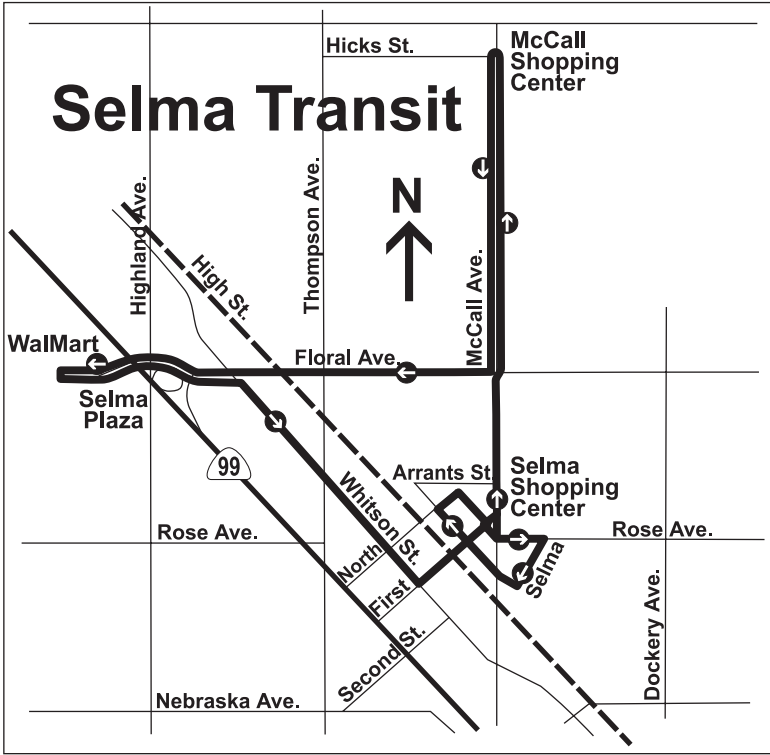

Scheduled, multiple round-trip intercity service: Provided by **Orange Cove Transit** to the Fresno-Clovis Metropolitan Area, Parlier, Reedley, and Orange Cove, Monday through Friday. See pages 40-41 for timetables.

San Joaquin Transit: 1-800-325-7433

Demand responsive, weekday service: Provided in the community from 8:00 a.m. to 5:00 p.m., Monday through Friday.

Scheduled, multiple round-trip, intercity service: Provided by **Westside Transit** through Kerman to the Fresno-Clovis Metropolitan Area and to Mendota and Firebaugh, Monday through Saturday. See page 45 for timetables.

Scheduled, multiple round-trip intercity service:
Fowler to the Fresno-Clovis Metropolitan Area, and to Kingsburg on **Southeast Transit**, Monday through Saturday. See page 44 for timetables.

See page 43 for a Selma Transit Map and schedule.

Selma Transit's Schedule

Senior Center	Selma First/High	Selma Shop. Center	McCall/Floral	McCall/Nelson	McCall Shop. Center	Leebar Village	Wal-Mart	Selma Plaza Shop. Center	Free-way Market
8:00	8:02	8:04	8:06	8:10	8:12	8:15	8:21	8:24	8:26
8:30	8:32	8:34	8:36	8:40	8:42	8:45	8:51	8:54	8:56
9:00	9:02	9:04	9:06	9:10	9:12	9:15	9:21	9:24	9:26
9:30	9:32	9:34	9:36	9:40	9:42	9:45	9:51	9:54	9:56
10:00	10:02	10:04	10:06	10:10	10:12	10:15	10:21	10:24	10:26
10:30	10:32	10:34	10:36	10:40	10:42	10:45	10:51	10:54	10:56
11:00	11:02	11:04	11:06	11:10	11:12	11:15	11:21	11:24	11:26
11:30	11:32	11:34	11:36	11:40	11:42	11:45	11:51	11:54	11:56
12:00	12:02	12:04	12:06	12:10	12:12	12:15	12:21	12:24	12:26
12:30	12:32	12:34	12:36	12:40	12:42	12:45	12:51	12:54	12:56
1:00	1:02	1:04	1:06	1:10	1:12	1:15	1:21	1:24	1:26
1:30	1:32	1:34	1:36	1:40	1:42	1:45	1:51	1:54	1:56
2:00	2:02	2:04	2:06	2:10	2:12	2:15	2:21	2:24	2:26
2:30	2:32	2:34	2:36	2:40	2:42	2:45	2:51	2:54	2:56
3:00	3:02	3:04	3:06	3:10	3:12	3:15	3:21	3:24	3:26
3:30	3:32	3:34	3:36	3:40	3:42	3:45	3:51	3:54	3:56
4:00	4:02	4:04	4:06	4:10	4:12	4:15	4:21	4:24	4:26
4:30	4:32	4:34	4:36	4:40	4:42	4:45	-	-	-